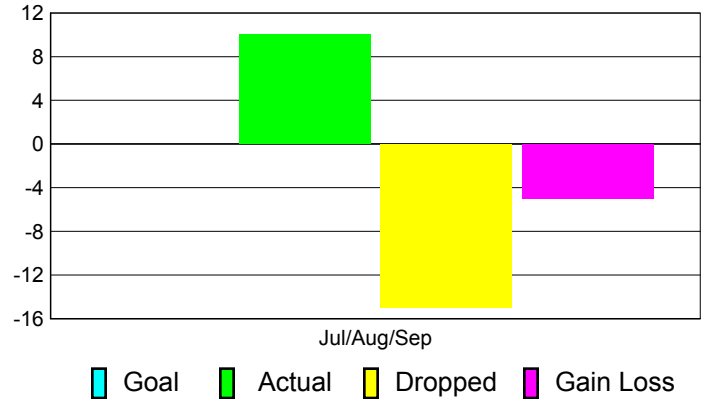

Membership Results 2011-2012

Goal, New, Dropped, Gain/Loss

Comparison of Membership Gain/Loss

Current Year Compared to the Previous Year